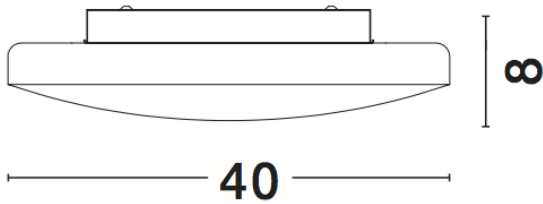

GENERAL INFORMATION

Product Code	6100523
Collection	Decorative
Product Category	Bathroom
Product Family	Ivi
Mounting Location	Ceiling
Application Environment	Indoor

DIMENSION & WEIGHT

LxWxH (cm)	D: 40 H: 8
Cut out (cm)	N/A
Weight (Kgr)	1.9

MATERIAL & COLOR

Product Color	Opal
Body Material	Metal & Glass

APPLICATION & MOUNTING

Ambient Working Temp.	Max 45 oC
Type of Protection	IP20
Dimmable	Depends on the lamp
Type of Dimming (Optional)	N/A
Mounting type	Ceiling
Mounting Depth (cm)	N/A
Led Module Replaceable	Yes
Light Source	LED E27

NOVA LUCE S.A

Schimatari Viotias
32009, Greece

+30 22620 58 121
+30 22620 56 743

info@novaluce.com
www.novaluce.com