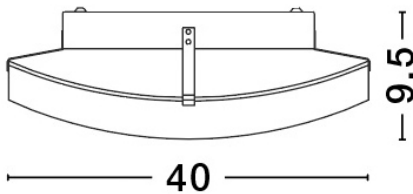

NOVA LUCE

PRODUCT DATASHEET

Version: 001

PRODUCT PHOTOGRAPH

TECHNICAL DRAWING

GENERAL INFORMATION

Product Code	600402
Collection	Decorative
Product Category	Ceiling
Product Family	Anco
Mounting Location	Ceiling
Application Environment	Indoor

DIMENSION & WEIGHT

LxWxH (cm)	D: 40 H: 9,5
Cut out (cm)	N/A
Weight (Kgr)	2.1

MATERIAL & COLOR

Product Color	White & White Satinated
Body Material	Metal & Glass

APPLICATION & MOUNTING

Ambient Working Temp.	Max 45 oC
Type of Protection	IP20
Dimmable	Depends on the lamp
Type of Dimming (Optional)	N/A
Mounting type	Ceiling
Mounting Depth (cm)	N/A
Led Module Replaceable	Yes
Light Source	LED E27