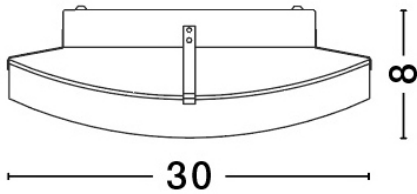

NOVA LUCE

PRODUCT DATASHEET

Version: 001

PRODUCT PHOTOGRAPH

TECHNICAL DRAWING

GENERAL INFORMATION

Product Code	600401
Collection	Decorative
Product Category	Ceiling
Product Family	Anco
Mounting Location	Ceiling
Application Environment	Indoor

DIMENSION & WEIGHT

LxWxH (cm)	D: 30 H: 8
Cut out (cm)	N/A
Weight (Kgr)	1.0

MATERIAL & COLOR

Product Color	White & White Satinated
Body Material	Metal & Glass

APPLICATION & MOUNTING

Ambient Working Temp.	Max 45 oC
Type of Protection	IP20
Dimmable	Depends on the lamp
Type of Dimming (Optional)	N/A
Mounting type	Ceiling
Mounting Depth (cm)	N/A
Led Module Replaceable	Yes
Light Source	LED E27