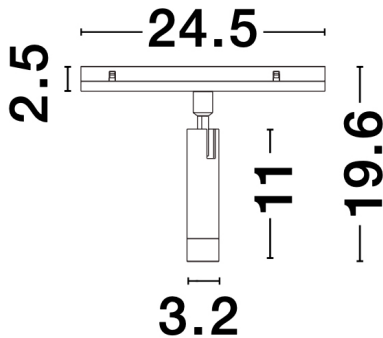

TECHNICAL DRAWING

COMPATIBLE WITH

— On/Off Driver: N/A

— Triac Driver: N/A

— Dali Driver: N/A

GENERAL INFORMATION

Product Code	9136135
Product Category	Low Voltage Tracks
Product Family	Planet Magnetic
Mounting Location	Ceiling
Application Environment	Indoor

DIMENSION & WEIGHT

LxWxH (cm)	D: 3,2 H: 19,6
Cut out (cm)	0
Weight (Kgr)	0.49

MATERIAL & COLOR

Product Color	Black
Body Material	Aluminium
Cover Material	N/A

APPLICATION & MOUNTING

Ambient Working Temp.	45 C
Type of Protection	IP20
Protection Class IK	IK04
Dimmable	No
Type of Dimming (Optional)	N/A
Mounting type	Track
Mounting Depth (cm)	Ceiling
Led Module Replaceable	No
Light Source	LED
Adjustable	Yes

NOVA LUCE S.A

Schimatari Viotias
32009, Greece

+30 22620 58 121
+30 22620 56 743

info@novaluce.com
www.novaluce.com