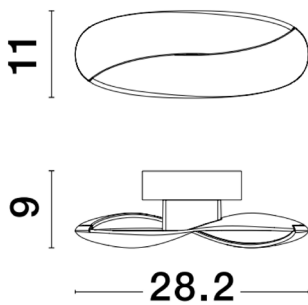

NOVA LUCE

PRODUCT DATASHEET

Version: 001

PRODUCT PHOTOGRAPH

GENERAL INFORMATION

Product Code	9695229
Collection	Decorative
Product Category	Wall
Product Family	Infinity
Mounting Location	Wall
Application Environment	Indoor

DIMENSION & WEIGHT

LxWxH (cm)	L: 28,2 W: 9 H: 11
Cut out (cm)	N/A
Weight (Kgr)	1.1

MATERIAL & COLOR

Product Color	White
Body Material	Metal

TECHNICAL DRAWING

APPLICATION & MOUNTING

Ambient Working Temp.	Max 45 oC
Type of Protection	IP20
Dimmable	No
Type of Dimming (Optional)	N/A
Mounting type	Wall
Mounting Depth (cm)	N/A
Led Module Replaceable	No
Light Source	LED

Power (Nominal)	6W
Input voltage (Nominal)	220-240Vac
Mains Frequency	50/60Hz

PHOTOMETRICAL DATA

Luminous Flux	535 lm
Color Temperature	3000K
Light Color (Designation)	Warm White

WARRANTY

Warranty	3 Years
----------	----------------