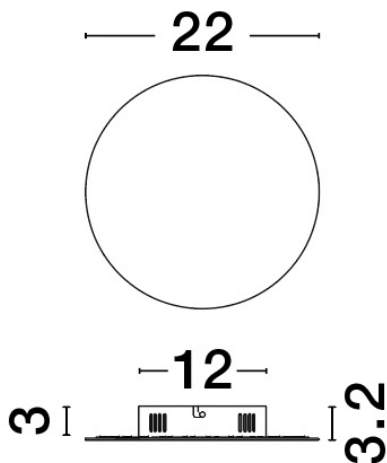

NOVA LUCE

PRODUCT DATASHEET

Version: 001

PRODUCT PHOTOGRAPH

GENERAL INFORMATION

Product Code	9248155
Collection	Decorative
Product Category	Wall
Product Family	Cyrle
Mounting Location	Wall
Application Environment	Indoor

DIMENSION & WEIGHT

LxWxH (cm)	L: 22 W: 3,2 H: 22
Cut out (cm)	N/A
Weight (Kgr)	0.3

TECHNICAL DRAWING

MATERIAL & COLOR

Product Color	Sandy White
Body Material	Aluminium & Acrylic

APPLICATION & MOUNTING

Ambient Working Temp.	Max 45 oC
Type of Protection	IP20
Dimmable	No
Type of Dimming (Optional)	N/A
Mounting type	Wall
Mounting Depth (cm)	N/A
Led Module Replaceable	No
Light Source	LED

Power (Nominal)	12W
Input voltage (Nominal)	220-240Vac
Mains Frequency	50/60Hz

PHOTOMETRICAL DATA

Luminous Flux	1300 lm
Color Temperature	3000K
Light Color (Designation)	Warm White

WARRANTY

Warranty	3 Years
----------	----------------