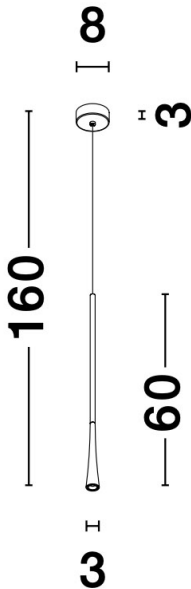

## PRODUCT PHOTOGRAPH

## TECHNICAL DRAWING

## DIMENSION & WEIGHT

LxWxH (cm)	L: 3 W: 8 H: 160
Cut out (cm)	N/A
Weight (Kgr)	0.4

### PHOTOMETRICAL DATA

Luminous Flux	<b>226 lm</b>
Color Temperature	<b>3000K</b>
Light Color (Designation)	<b>Warm White</b>