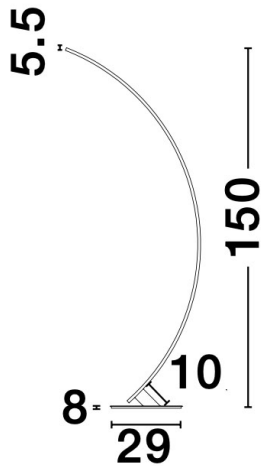

TECHNICAL DRAWING

GENERAL INFORMATION

Product Code	9348092
Collection	Decorative
Product Category	Floor
Product Family	Premium
Mounting Location	N/A
Application Environment	Indoor

DIMENSION & WEIGHT

LxWxH (cm)	L: 20 W: 56 H: 150
Cut out (cm)	N/A
Weight (Kgr)	5.0

MATERIAL & COLOR

Product Color	Sandy Black
Body Material	Aluminium & Acrylic

APPLICATION & MOUNTING

Ambient Working Temp.	Max 45 oC
Type of Protection	IP20
Dimmable	Yes
Type of Dimming (Optional)	Triac
Mounting type	N/A
Mounting Depth (cm)	N/A
Led Module Replaceable	No
Light Source	LED

NOVA LUCE S.A

Schimatari Viotias
32009, Greece

+30 22620 58 121
+30 22620 56 743

info@novaluce.com
www.novaluce.com