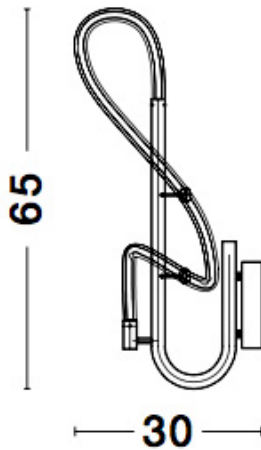

## TECHNICAL DRAWING

## DIMENSION & WEIGHT

LxWxH (cm)	D: 90 H: 30
Cut out (cm)	N/A
Weight (Kgr)	2.0