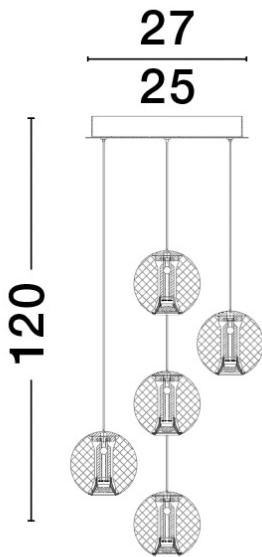

## PRODUCT PHOTOGRAPH

## TECHNICAL DRAWING

## DIMENSION & WEIGHT

LxWxH (cm)	D: 30 H: 120
Cut out (cm)	N/A
Weight (Kgr)	4.8

### PHOTOMETRICAL DATA

Luminous Flux	<b>1213 lm</b>
Color Temperature	<b>3200K</b>
Light Color (Designation)	<b>Warm White</b>