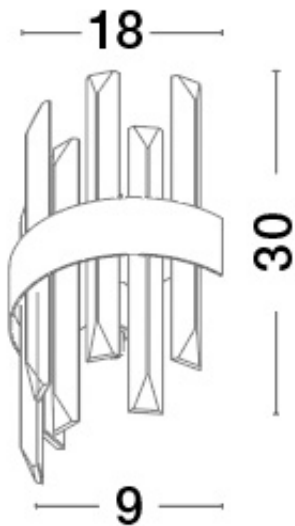

NOVA LUCE

PRODUCT DATASHEET

Version: 001

PRODUCT PHOTOGRAPH

TECHNICAL DRAWING

GENERAL INFORMATION

Product Code	9695220
Collection	Decorative
Product Category	Wall
Product Family	Crown
Mounting Location	Wall
Application Environment	Indoor

DIMENSION & WEIGHT

LxWxH (cm)	L: 18 W: 9 H: 30
Cut out (cm)	N/A
Weight (Kgr)	1.1

MATERIAL & COLOR

Product Color	Satin Gold
Body Material	Metal & Crystal

APPLICATION & MOUNTING

Ambient Working Temp.	Max 45 oC
Type of Protection	IP20
Dimmable	Depends on the lamp
Type of Dimming (Optional)	N/A
Mounting type	Wall
Mounting Depth (cm)	N/A
Led Module Replaceable	Yes
Light Source	LED G9