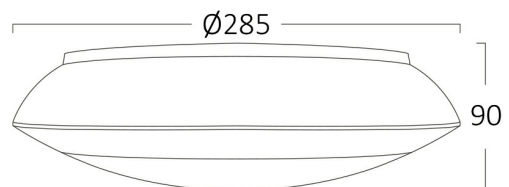

PRODUCT DATASHEET

MODEL NO BG37-00702

DESCRIPTION BRY-NAPOLI-1xE27-PC-GRY-IP65-CEILING LIGHT

General Characteristics

Model No	:	BG37-00702
Main Family	:	Outdoor Lighting
Sub Family	:	Ceiling Light
Type	:	Ceiling Light
Body Color	:	Grey
Lamp Shape	:	N/A
Light Source	:	N/A
Socket	:	1xE27
Warranty	:	2 years
Class	:	Class II
IP	:	IP65
IK	:	IK06

Electrical Characteristics

Voltage	:	220-240V
Material	:	PC
Working Temperature	:	-20 C+40 C

Package Informations

N.W.	:	3,4 kgs
G.W.	:	4,70 kgs
PCS/CTN	:	5 pcs
Length	:	470 mm
Width	:	310 mm
Height	:	310 mm
EAN	:	5949097739965

Product Characteristics

Wattage	:	Max 1x23 w
---------	---	------------

Dimensions & Weight

Diameter	:	285 mm
P. Height	:	90 mm
Weight	:	680 gr