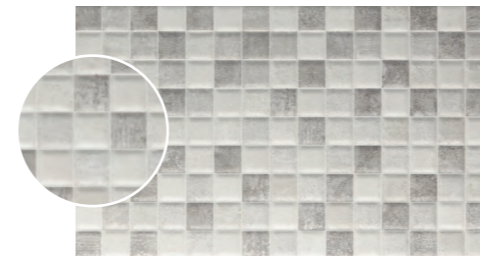

Ess. Dominó Beige 33,3x55
Ess. Mosaico Dominó Taupe 33,3x55
Ess. Lilah Light 45x45

Ess. Rlv. Maine Gris 33,3x55
Ess. Maine Gris 33,3x55
Ess. Lilah Light 45x45

Pavimento sugerido / Suggested floor
Pasta Roja

Ess. Lilah Light 45x45

Ess. Lilah Perla 45x45

Ess. Dominó / Ess. Maine

Ess. Mosaico Dominó Marengo

NEW

Ess. Rlv. Dominó Marengo

Ess. Dominó Marengo

Ess. Mosaico Dominó Taupe