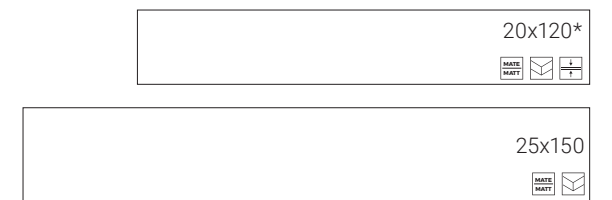

Ess. Tree Roble 20x120

Ess. Tree Blanco

Ess. Tree Perla

Ess. Tree Gris

Ess. Tree Bone

Ess. Tree Haya

Ess. Tree Roble

Ess. Tree Cerezo

Ess. Tree Taupe\*

Formatos / Formats

\*Ess. Tree Taupe no disponible en 20x120

Piezas complementarias

Complementary Tiles / Pièces Complémentaires

in&out		Formato	Pz/cj	Pz/pl	M <sup>2</sup> /cj	M <sup>2</sup> /pl	Cj/pl	Kg/cj	Kg/Total
		20x120 (F)	7	308	1,68	73,92	44	32,00	1437
		25x150	4	160	1,50	60	40	35,00	1430
		Porcelain	20x120 / 25x150 7.87"x47.24" / 9.84"x59.05"						