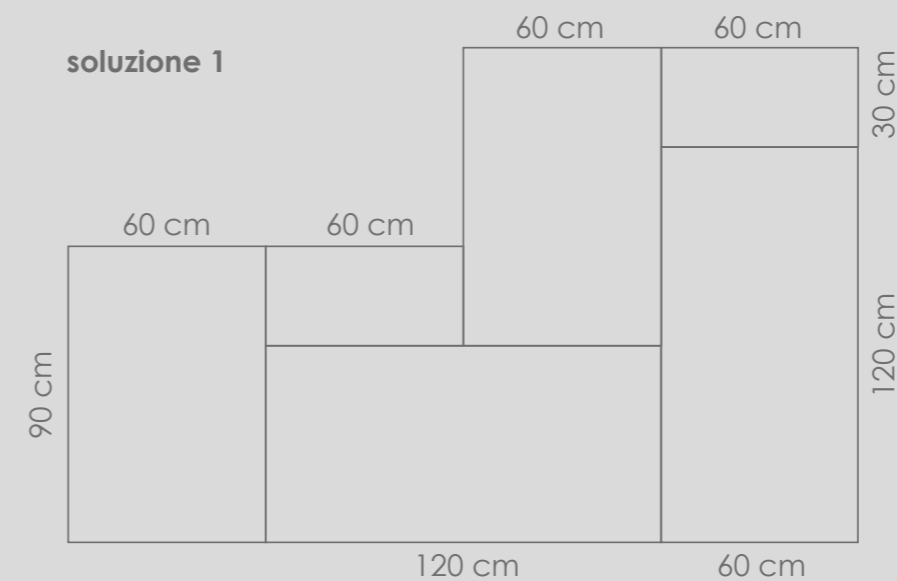

soluzione 1